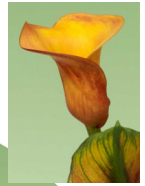

Name: FIRE DANCER *PR**
Type: Spring Calla
Color: Orange to orange-yellow bicolor
Use: Pot/Cut
Maturity:

Early	Medium	Late
-------	--------	------

- Features:**
- **Flowers are deep orange-yellow bicolor (5-6½cm wide by 7-8cm deep / 2-2½" wide by 2¾ -3" deep)**
 - **Foliage is medium green arrow shaped with semi-dense maculations often with numerous color breaks**
 - **Improvements: bright orange color with good disease resistance and foliar color breaks**
 - **Highlights: relatively floriferous and disease resistant for orange color group**

Description: Rather open plant with a "living bouquet" look. Numerous bright orange blooms, accompanied by foliar color breaks, on arrow shaped leaves with semi-dense maculations.

Varietal Specifications Summary